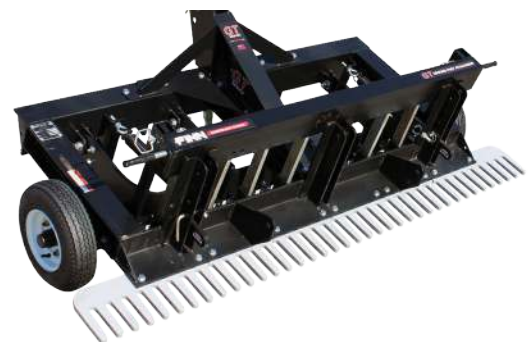

SMARTER WAYS TO WORK™

Ground Prep

Ground Preparation Attachments

Clear. Level. Loosen. Rake. FINN can do it all!

FINN Ground Preparation attachments are the ideal tools for clearing terrain, de-compacting, and leveling ground in preparation for seeding or sod with far fewer labor hours than Harley rakes or hand work. They are tough, reliable, and ideally suited to preparing seedbeds.

Works with Equipment You Already Own

Designed for compact tractors, skid steers, and mini skid steers, these tools operate in both forward and reverse with up to four simple components working together to make it easy to clear land and leave a smooth finished seedbed. Depending on the model you choose, the scarifiers, finish rake, leveling rake and gauge tires all work together to do the job efficiently. These tools not only save you time, but they do a far better job with soil prep than other tools. With all of the functionality built into these revolutionary attachments, the tedious and back breaking task of hand work can be eliminated.

The Toughest Tools on the Jobsite

Forged steel, cast iron, AR steel, welded construction—everything from the frame, to the foam filled tires is engineered to take a pounding and continue to perform. With no complicated and expensive hydraulically powered rotating parts, FINN Ground Preparation attachments are toughest tools on the jobsite.

Ground Preparation Attachment

PRO FEATURES

- Leveling Rake
- Gauge Wheels

GM SERIES

Ground Preparation Attachment

9281 LeSaint Drive | Fairfield, OH 45014-5457
Toll Free 800.543.7166 | 513.874.2818

Follow us on: [f](#) [t](#) [in](#) [@](#)
www.FINNcorp.com