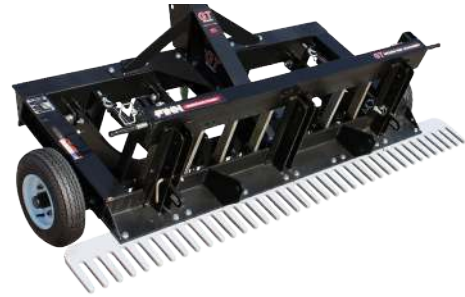

SMARTER WAYS TO WORK™

Ground Prep

Ground Preparation Attachments

Clear. Level. Loosen. Rake. FINN can do it all!

FINN Ground Preparation attachments are the ideal tools for clearing terrain, de-compacting, and leveling ground in preparation for seeding or sod with far fewer labor hours than Harley rakes or hand work. They are tough, reliable, and ideally suited to preparing seedbeds.

Works with Equipment You Already Own

Designed for compact tractors, skid steers, and mini skid steers, these tools operate in both forward and reverse with up to four simple components working together to make it easy to clear land and leave a smooth finished seedbed. Depending on the model you choose, the scarifiers, finish rake, leveling rake and gauge tires all work together to do the job efficiently. These tools not only save you time, but they do a far better job with soil prep than other tools. With all of the functionality built into these revolutionary attachments, the tedious and back breaking task of hand work can be eliminated.

Results Your Customers Love

Perfectly graded ground with soil de-compacted up to 6" deep means your seed has the best environment for germination and developing a healthy, deep root system. And you did it in less than half the time of your competitors. Save Time, Space and Money – When one tool can clear brush, de-compact the soil, and leave a smooth and level seedbed, you save space on the trailer, save time by not switching implements, and save money by owning and maintaining just the one tool that can do it all.

TRACTOR ATTACHMENTS

GT PRO SERIES

Hydraulic - Ground Preparation Attachment

PRO FEATURES

- Hydraulic Scarifiers

GT SERIES

Ground Preparation Attachment

SKID STEER ATTACHMENTS