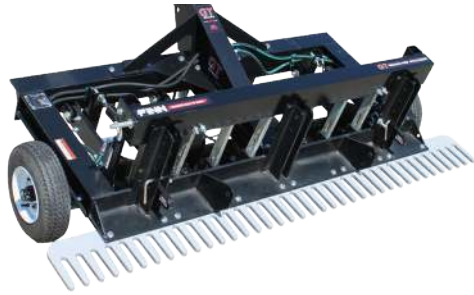

TRACTOR ATTACHMENTS

GT PRO SERIES

Hydraulic - Ground Preparation Attachment

PRO FEATURES

- Hydraulic Scarifiers